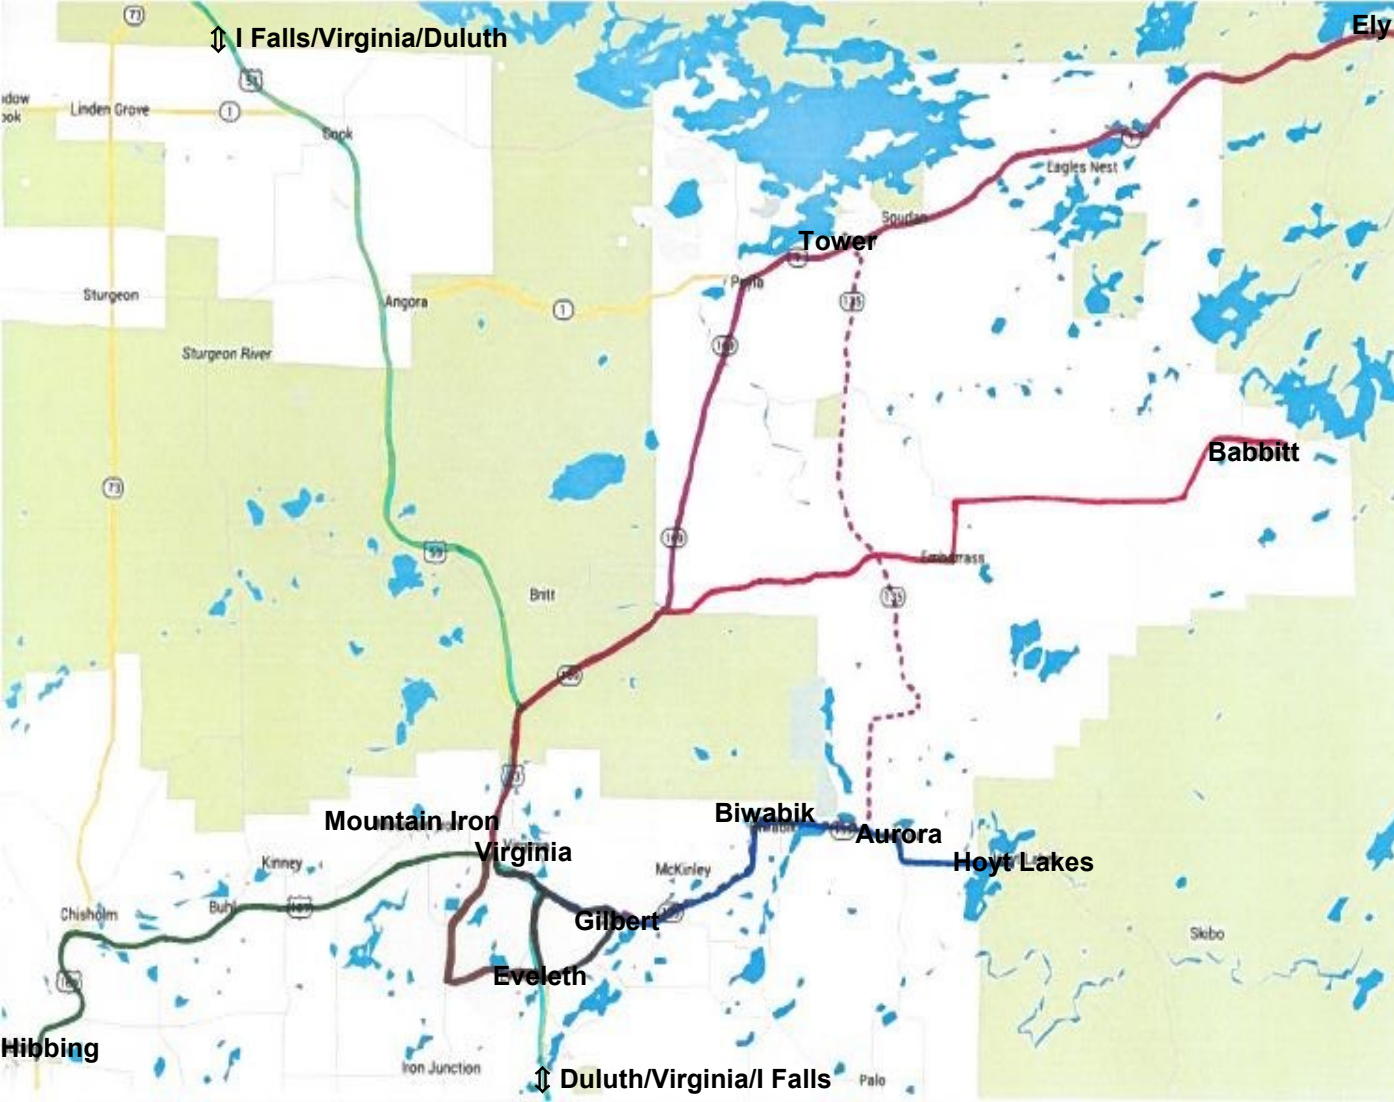

2:00 Leave Duluth

Ely \$2.50/ride

Monday

7:00 Virginia

8:00– 8:35 Ely

9:00 Soudan

9:10 Tower

9:45 arrive Thunderbird Mall, Virginia

2:00 leave Thunderbird Mall, Virginia

2:40 Tower

2:45 Soudan

3:15 Ely

The Duluth routes and the Monday Ely route
require 5 to go.

Call in 4 other reservations and you ride free!
Please call by noon the day previous

To Babbitt \$2.50/ride

Monday thru Friday

5:45 Virginia/Gilbert

6:45 Babbitt

7:30 Embarrass

9:15 arrive Virginia

2:15 leave Virginia

3:45 Babbitt

4:00 back to Virginia/Gilbert

All times given above are approximate
When you talk to our dispatcher, you will
be given a more exact time of your pickup

PUBLIC ROUTE INFORMATION

St Louis County

For routes and scheduling information
ArrowheadTransit.com