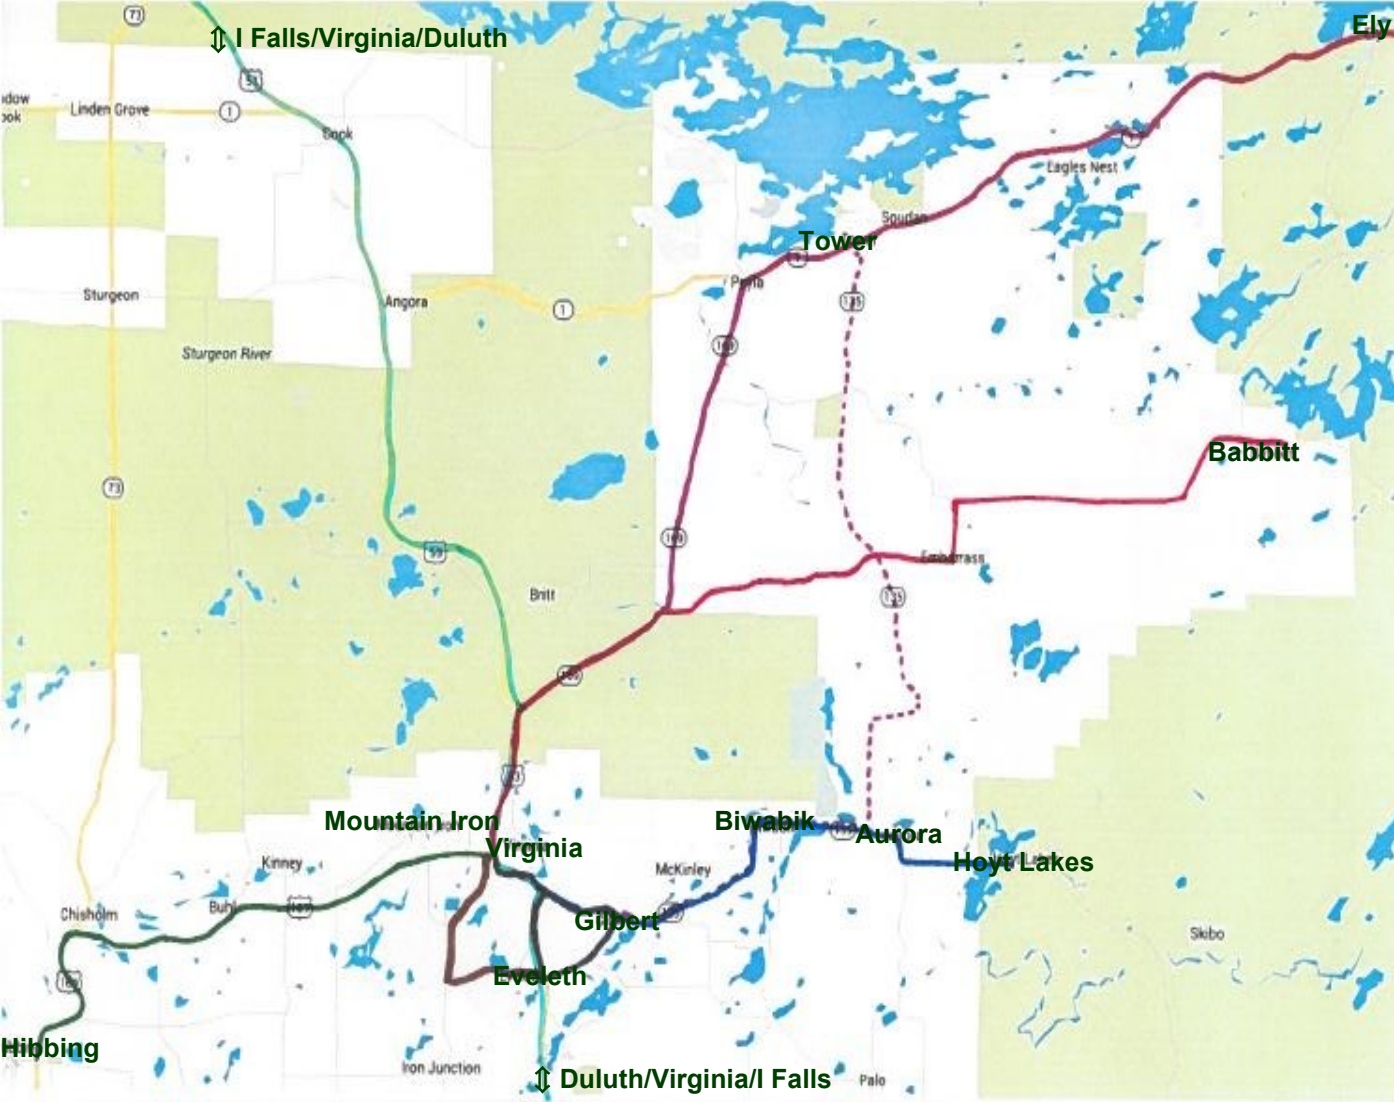

2:00 Leave Duluth

Ely \$2.50/ride

Monday

7:00 Virginia

8:00– 8:35 Ely

9:00 Soudan

9:10 Tower

9:45 arrive Thunderbird Mall, Virginia

2:00 leave Thunderbird Mall, Virginia

2:40 Tower

2:45 Soudan

3:15 Ely

The Duluth routes and the Monday Ely route
require 5 to go.

Call in 4 other reservations and you ride free!
Please call by noon the day previous

To Babbitt \$2.50/ride

Monday thru Friday

5:45 Virginia/Gilbert

6:45 Babbitt

7:30 Embarrass

9:15 arrive Virginia

2:15 leave Virginia

3:45 Babbitt

4:00 back to Virginia/Gilbert

All times given above are approximate
When you talk to our dispatcher, you will
be given a more exact time of your pickup

PUBLIC ROUTE INFORMATION

St Louis County

For routes and scheduling information
ArrowheadTransit.com