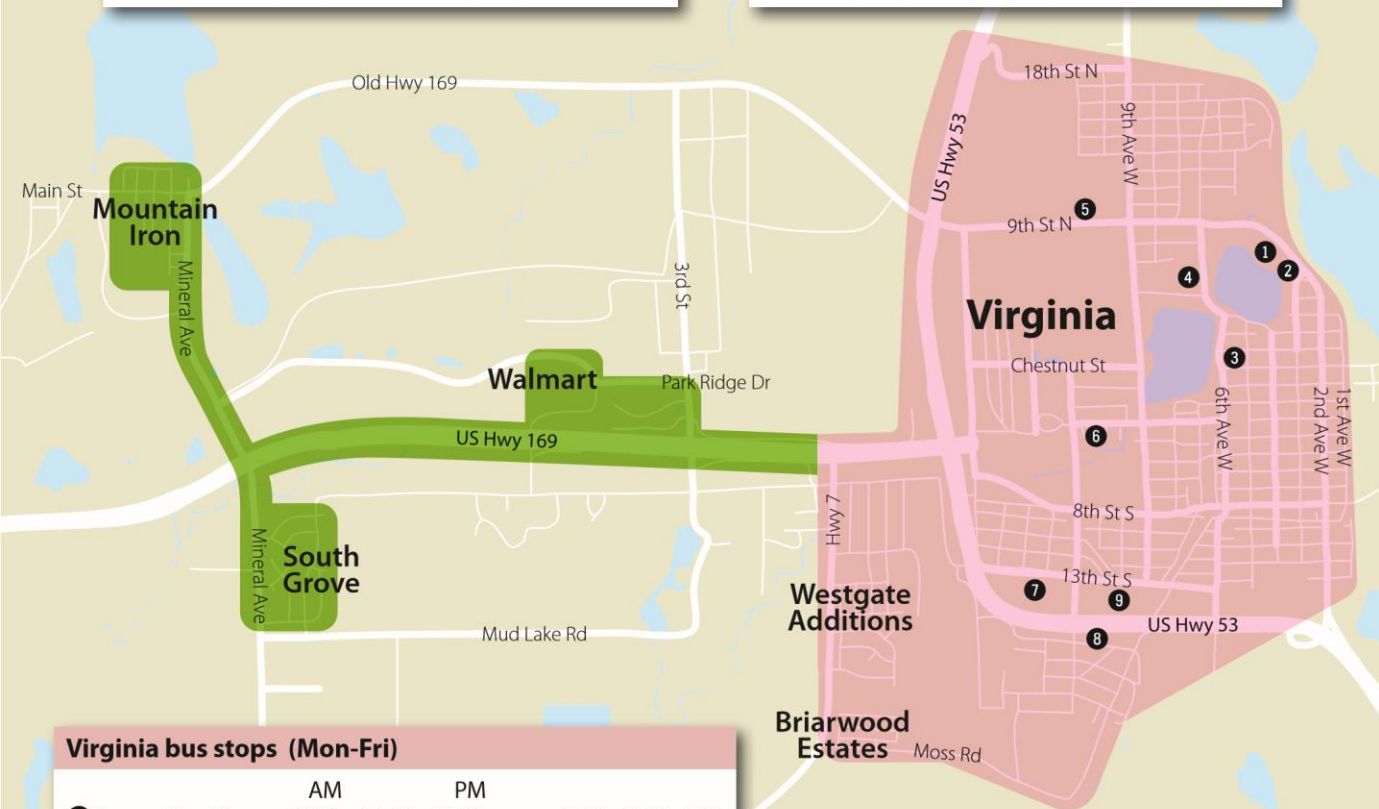

Virginia bus stops (Mon-Fri)

	AM		PM				
1 Laurentian Manor	10:00	11:00	12:00	-	2:00	3:00	4:00
2 Columbia	10:03	11:03	12:03	-	2:03	3:03	4:03
3 Bell Building	10:06	11:06	12:06	-	2:06	3:06	4:06
4 Super One North	10:10	11:10	12:10	-	2:10	3:10	4:10
5 Essentia	10:15	11:15	12:15	-	2:15	3:15	4:15
6 Pine Mill Court	10:20	11:20	12:20	-	2:20	3:20	4:20
7 Mall (Dunhams)	10:25	11:25	12:25	1:30	2:25	3:25	4:25
8 Super One South	10:30	11:30	12:30	1:32	2:30	3:30	4:30
9 Target	10:35	11:35	12:35	1:35	2:35	3:35	4:35

9:00am 10:15am 12:00pm 3:15pm 4:15pm

to West Eveleth (departure times)

3:30pm 4:30pm

to Gilbert (departure times)

10:15am 12:00pm 2:00pm 3:00pm 4:00pm

5:00pm 8:15pm

800-862-0175

For the Virginia and Ely Dial-A-Rides, choose **option 1**For all other routes, choose **option 2****All times given are approximate.**

Afternoon

Virginia	2:00 pm
(Thunderbird Mall)	
Tower	2:40 pm
Soudan	2:45 pm
Ely	3:15 pm

Requires 5 people to go**Hibbing – Duluth \$4****2nd Friday only**

Hibbing	7:20 am
Chisholm	7:40 am
Virginia	8:05 am
Arrive Duluth	10:00 am
Medical shuttle	10:00 am
Shuttle from medical	1:30 pm
Leave Duluth	1:45 pm

Requires 5 people to go**Orr & Cook to Virginia/Duluth****2nd Friday only**

International Falls	6:45 am
Orr, General Store	7:45 am
Cook, Zups	8:05 am
Arrive Virginia	8:45 am
Arrive Duluth	10:00 am
(Miller Hill Mall)	
Shuttle to medical	10:00 am
Shuttle back to mall	1:30 pm
Leave Miller Hill Mall	2:00 pm