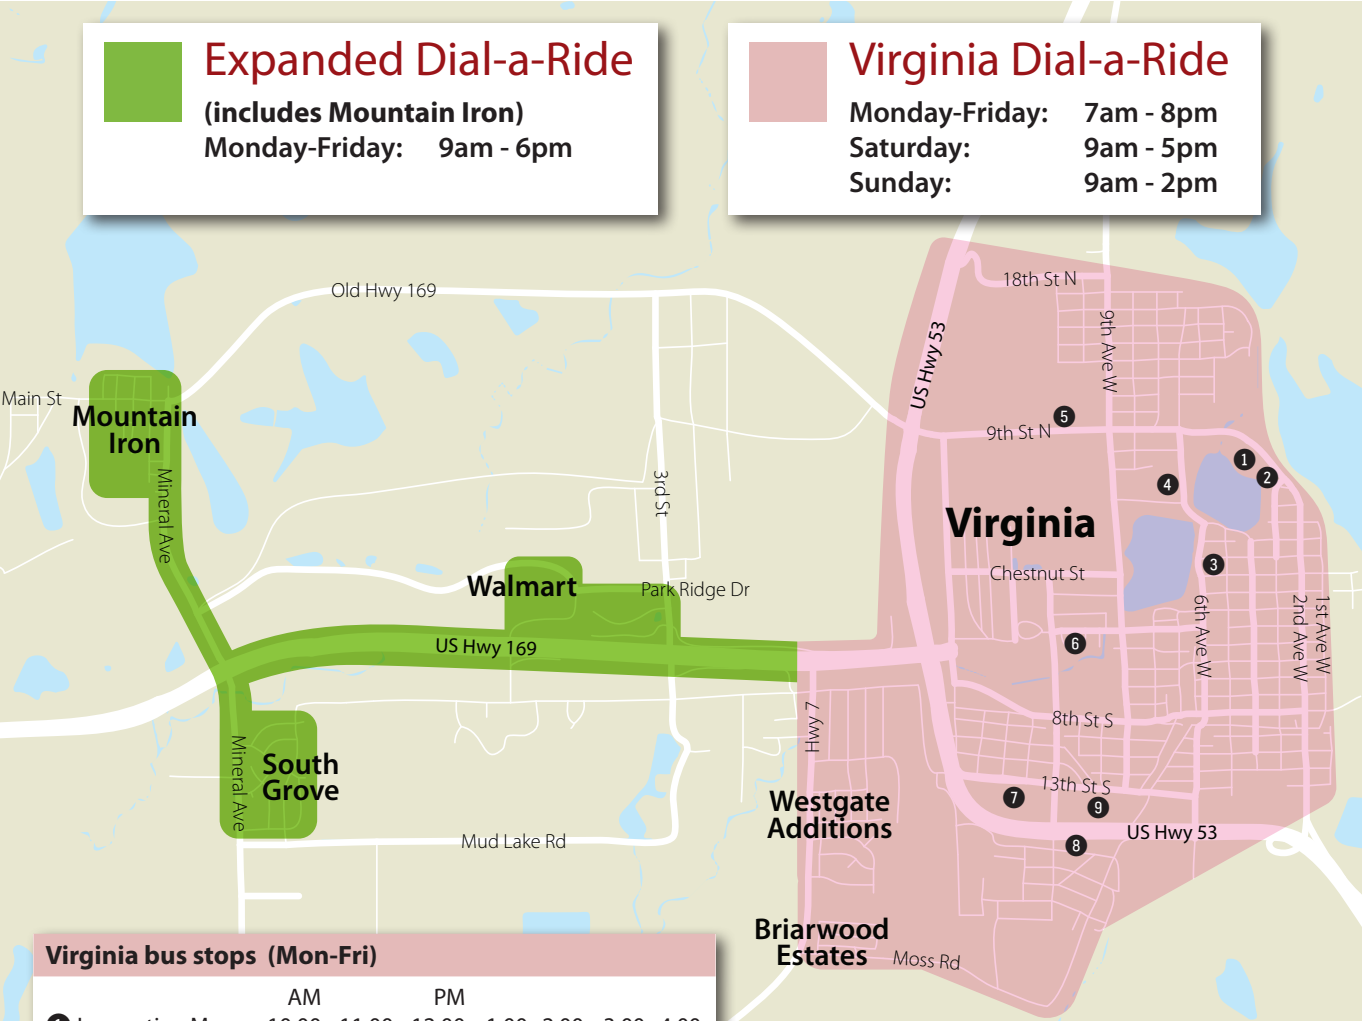

800-862-0175
option 1

Public bus transportation
personalized to meet your
transportation needs

Expanded Dial-a-Ride
(includes Mountain Iron)
Monday-Friday: 9am - 6pm

Virginia Dial-a-Ride
Monday-Friday: 7am - 8pm
Saturday: 9am - 5pm
Sunday: 9am - 2pm

Virginia bus stops (Mon-Fri)

	AM		PM				
1 Laurentian Manor	10:00	11:00	12:00	1:00	2:00	3:00	4:00
2 Columbia	10:03	11:03	12:03	1:03	2:03	3:03	4:03
3 Bell Building	10:06	11:06	12:06	1:06	2:06	3:06	4:06
4 Super One North	10:10	11:10	12:10	1:10	2:10	3:10	4:10
5 Essentia	10:15	11:15	12:15	1:15	2:15	3:15	4:15
6 Pine Mill Court	10:20	11:20	12:20	1:20	2:20	3:20	4:20
7 Mall (Dunhams)	10:25	11:25	12:25	1:25	2:25	3:25	4:25
8 Super One South	10:30	11:30	12:30	1:32	2:30	3:30	4:30
9 Target	10:35	11:35	12:35	1:35	2:35	3:35	4:35

$1.75/ride, $32.50 unlimited monthly pass
Kids 5 and under are free; Kids 6-12 $.85 with an adult