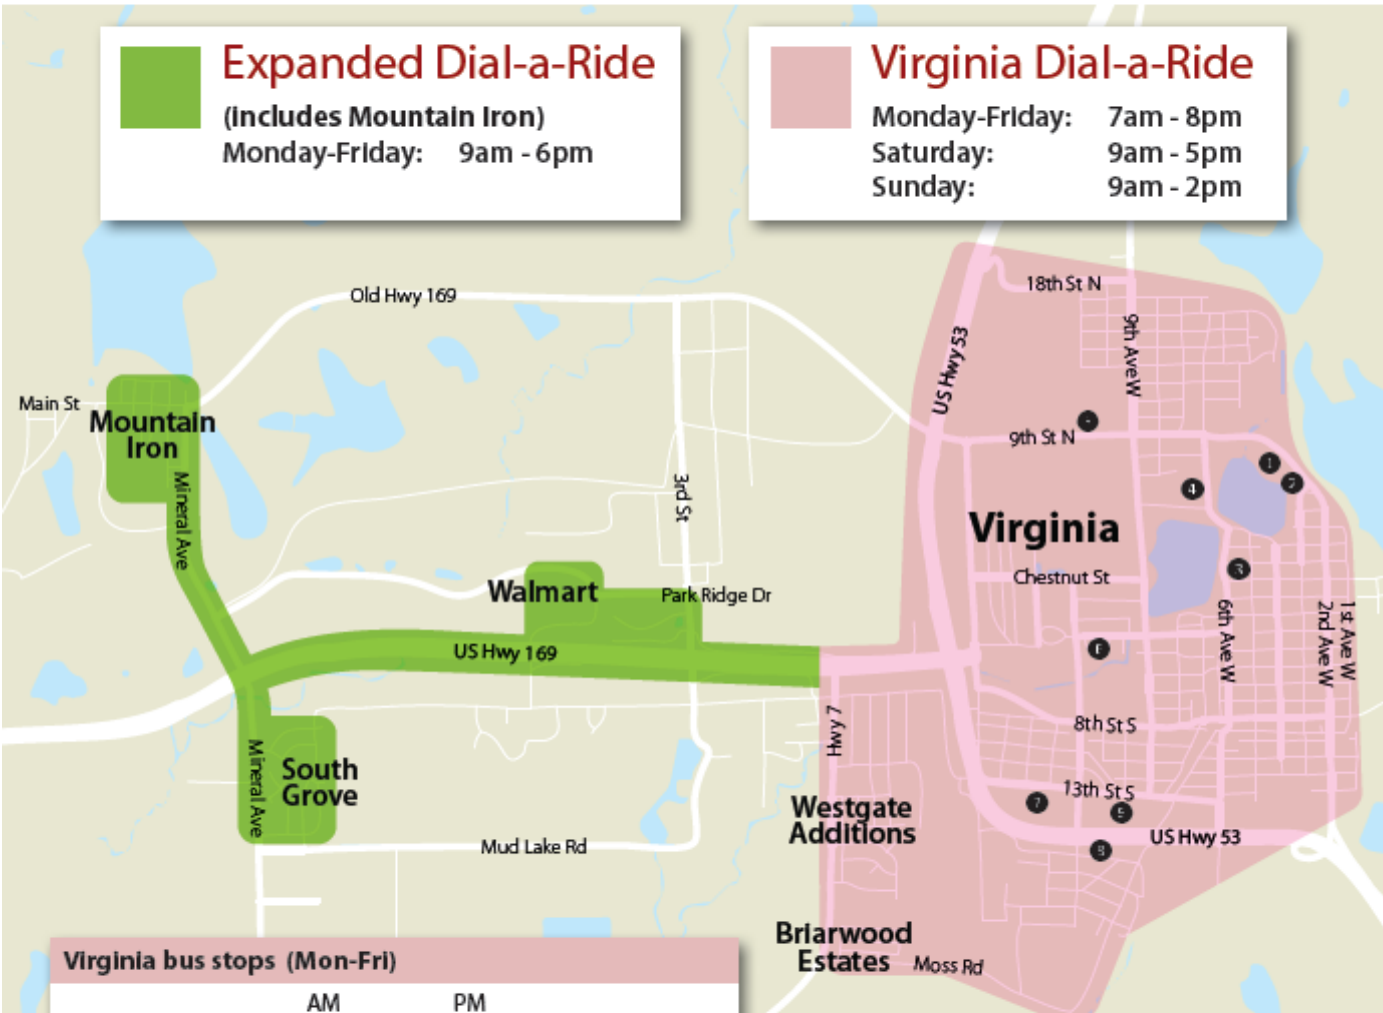

6:40am 9:00am 11:45am 1:15pm 4:15pm

From Virginia (Mon-Fri)**to Eveleth** (departure times)

9:00am 10:15am 12:00pm 3:15pm 4:15pm

to West Eveleth (departure times)

3:15pm 4:15pm

to Gilbert (departure times)10:15am 12:00pm 2:00pm 3:15pm 4:15pm
5:00pm**800-862-0175**For the Virginia and Ely Dial-A-Rides, choose **option 1**For all other routes, choose **option 2****All times given are approximate.**

Hibbing	7:20 am
Chisholm	7:40 am
Virginia	8:05 am
Arrive Duluth	10:00 am
Medical shuttle	10:00 am
Shuttle from medical	1:30 pm
Leave Duluth	1:45 pm

*Requires 5 people to go***Orr & Cook to Virginia/Duluth****2nd Friday only**

International Falls	6:45 am
Orr, General Store	7:45 am
Cook, Zups	8:05 am
Arrive Virginia	8:45 am
Arrive Duluth	10:00 am
(Miller Hill Mall)	
Shuttle to medical	10:00 am
Shuttle back to mall	1:30 pm
Leave Miller Hill Mall	2:00 pm

Expanded Dial-a-Ride
(Includes Mountain Iron)
Monday-Friday: 9am - 6pm

Virginia Dial-a-Ride
Monday-Friday: 7am - 8pm
Saturday: 9am - 5pm
Sunday: 9am - 2pm

Virginia bus stops (Mon-Fri)

	AM		PM				
1 Laurentian Manor	10:00	11:00	12:00	1:00	2:00	3:00	4:00
2 Columbia	10:03	11:03	12:03	1:03	2:03	3:03	4:03
3 Bell Building	10:06	11:06	12:06	1:06	2:06	3:06	4:06
4 Super One North	10:10	11:10	12:10	1:10	2:10	3:10	4:10
5 Essentia	10:15	11:15	12:15	1:15	2:15	3:15	4:15
6 Pine Mill Court	10:20	11:20	12:20	1:20	2:20	3:20	4:20
7 Mall (Dunhams)	10:25	11:25	12:25	1:25	2:25	3:25	4:25
8 Super One South	10:30	11:30	12:30	1:32	2:30	3:30	4:30
9 Target	10:35	11:35	12:35	1:35	2:35	3:35	4:35